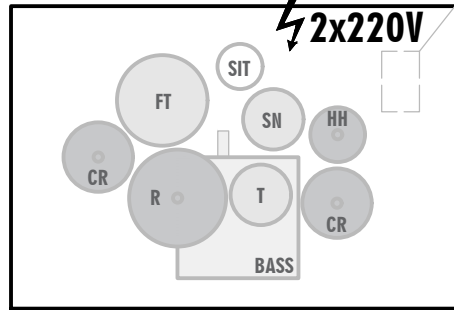

RAHNO / BACKDROP POLE

METALINDA STAGE PLAN

STANDART SETUP

⚡ 2x220V

BASS AMP
1x LINE OUT

PEŤO / DRUMS
7x DRUMS MIC

RISER 3x2m

⚡ 2x220V

SAMPLER BOX

2xLINE IN XLR / STEREO

(1xMONITOR) LINE 4

⚡ 3x220V

2x GUITAR AMP
2x MIC - SHURE BETA 57 / STEREO

 ZABEZPEČIT
 ZABEZPEČÍME

(1xMONITOR SIDE FILL)

FEĎO / BASS GUITAR / VOCAL 3
1x MIC - SHURE BETA 57
1x MIC STOJAN / ŠIBENICA

⚡ 2x220V
(2xMONITOR) LINE 2

⚡ 2x220V
IN EAR RACK

IN EAR RACK
GUITAR IN EAR (BLUE)
2xLINE IN XLR / STEREO
LEAD VOCAL IN EAR (RED)
1xLINE IN XLR / MONO

INFO: PETER SÁMEL ml.
+421911404324
officialmetalinda@gmail.com